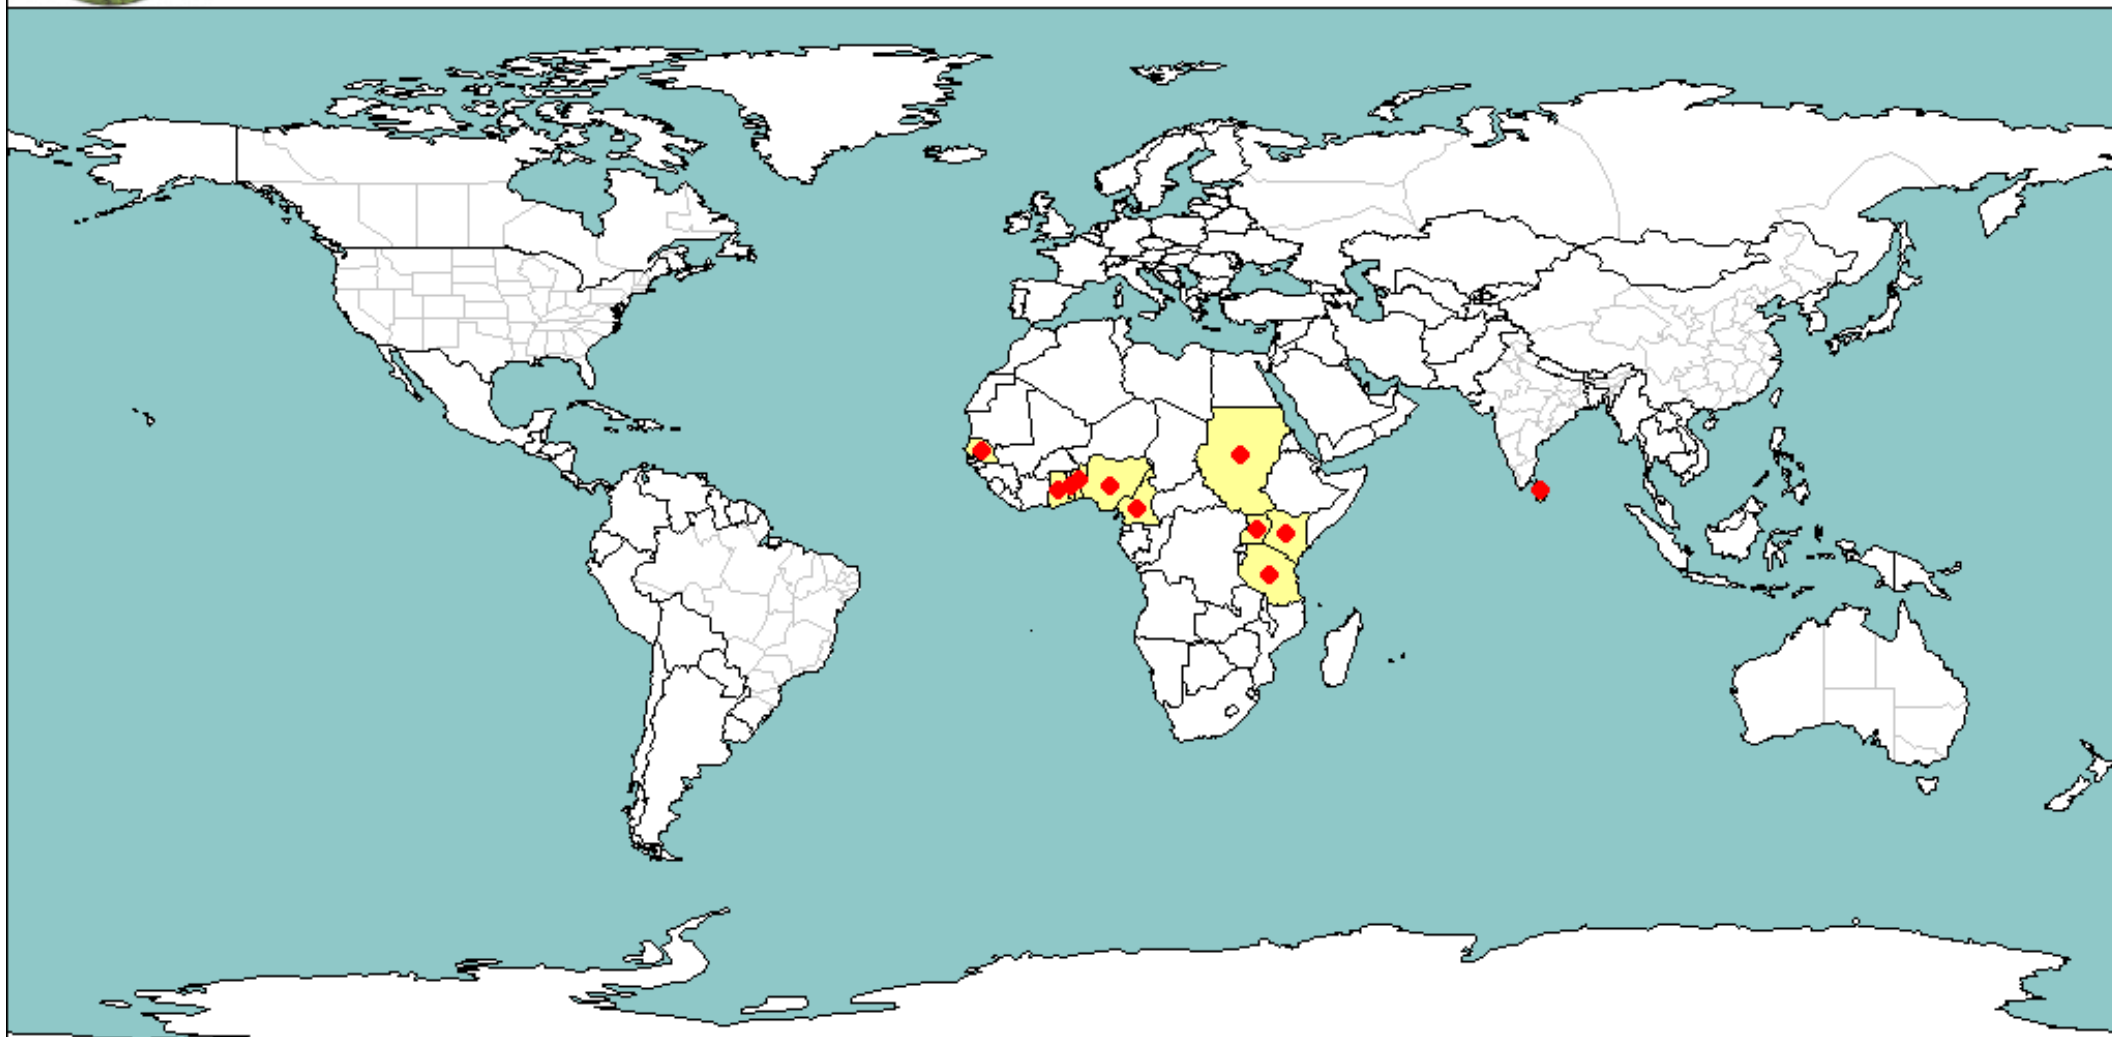

Distribution Maps of Quarantine Pests for Europe

Bactrocera invadens

National record

Present

Present only in some areas

Subnational record

Present

Present only in some areas

Asia	
Sri Lanka	X

Africa	
Benin	X
Cameroon	X
Ghana	X
Kenya	X
Nigeria	X
Senegal	X
Sudan	X
Tanzania, United Republic of	X
Togo	X
Uganda	X

X: Present, no details/Présent, pas de détail

A: Present, widespread/Présent, large répartition

(K): Absent, unreliable record/Absent, signalement douteux